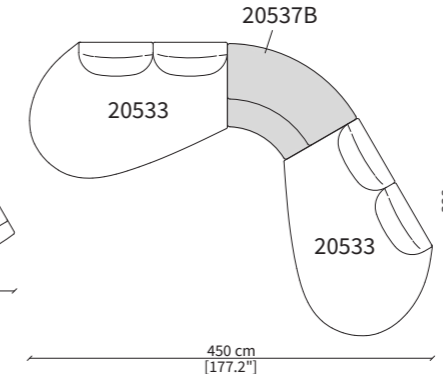

COMPOSIZIONE 23 / COMPOSITION 23

CODICI / CODES: 20533 x 2, 20537B