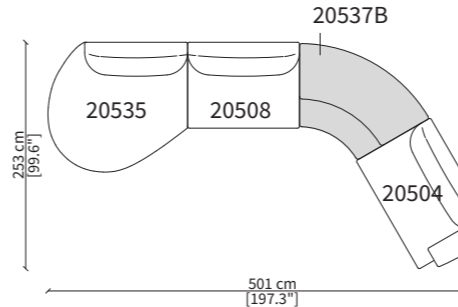

COMPOSIZIONE 22 / COMPOSITION 22

CODICI / CODES: 20535, 20508, 20537B, 20504