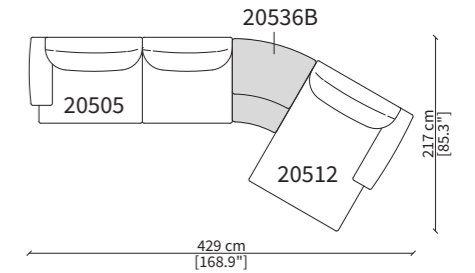

COMPOSIZIONE 21 / COMPOSITION 21

CODICI / CODES: 20505, 20536B, 20512