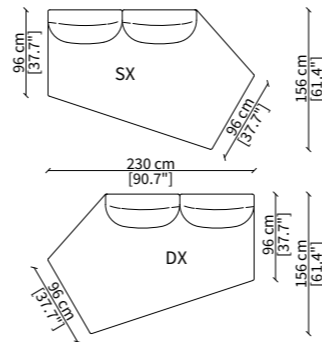

CENTRALE DORMEUSE GEOMETRICA /
CENTRAL GEOMETRICAL DORMEUSE
22413