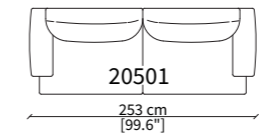

COMPOSIZIONE 2 / COMPOSITION 2

CODICI / CODES: **20501**